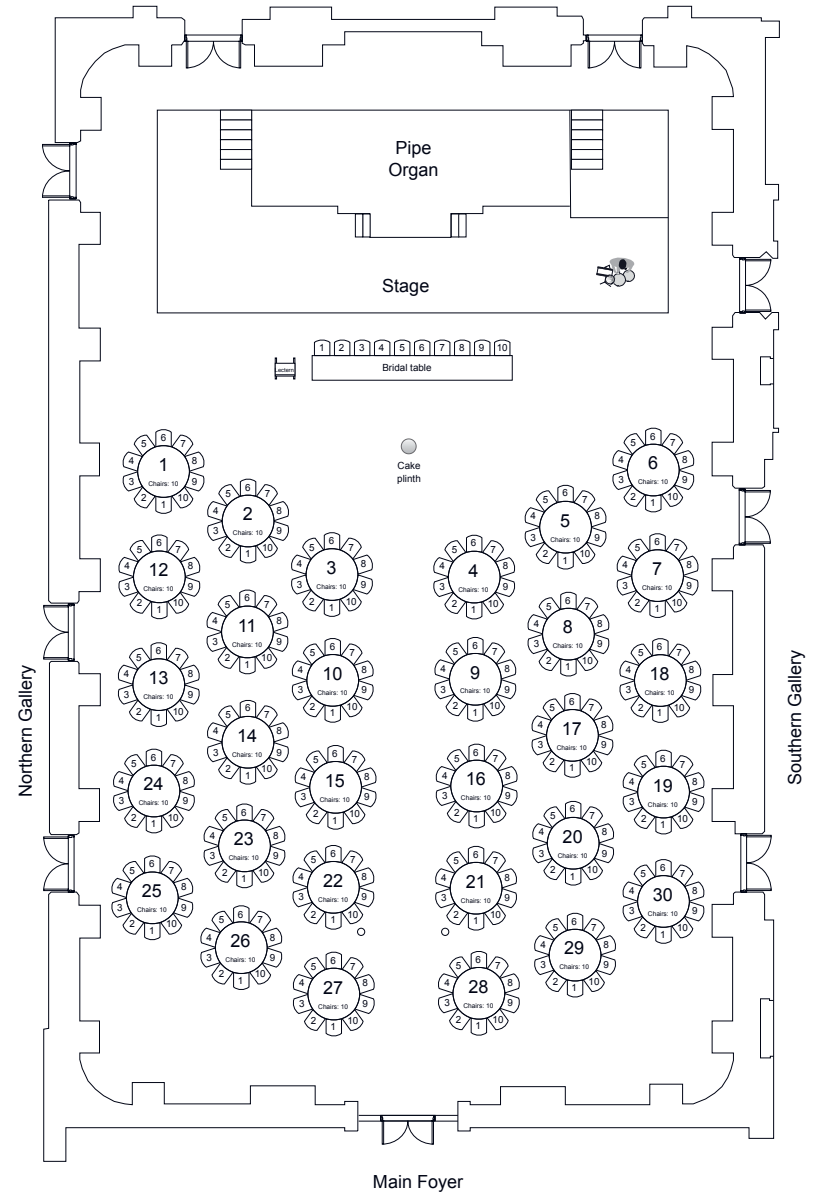

FLOOR PLANS

WEDDING RECEPTION

AUDITORIUM

CAPACITY
300