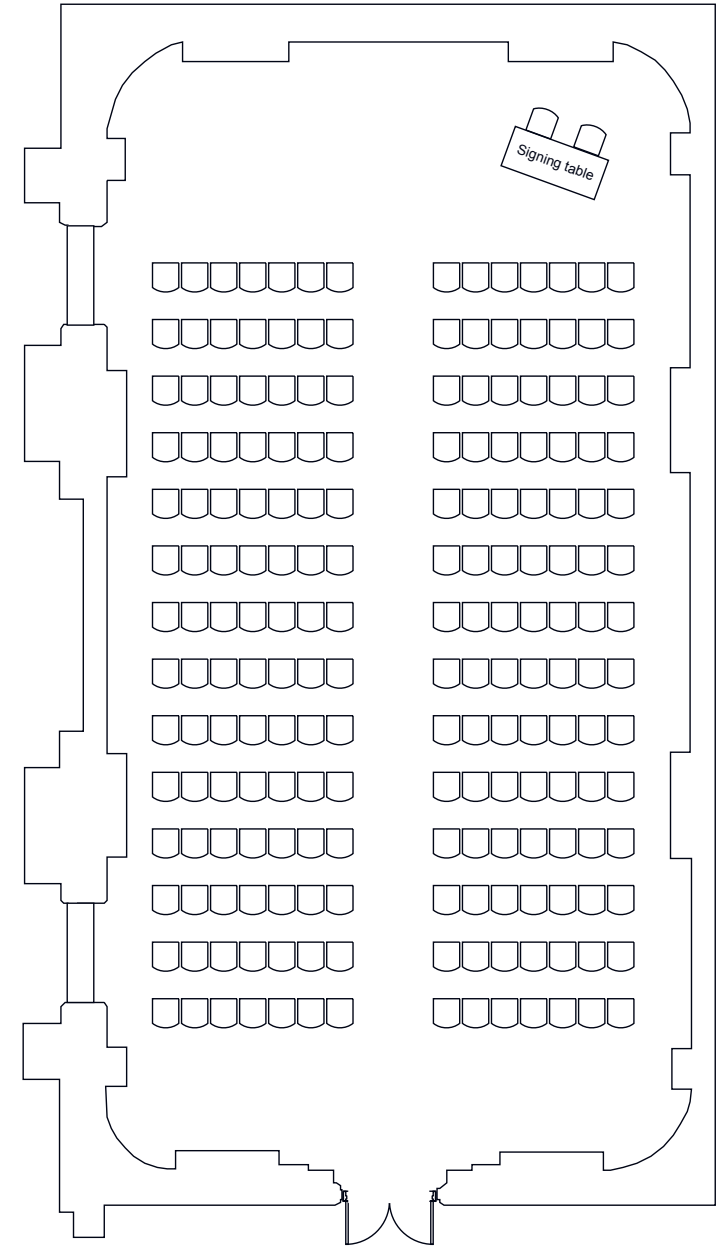

FLOOR PLANS

WEDDING CEREMONY

BANQUETING ROOM

CAPACITY
120