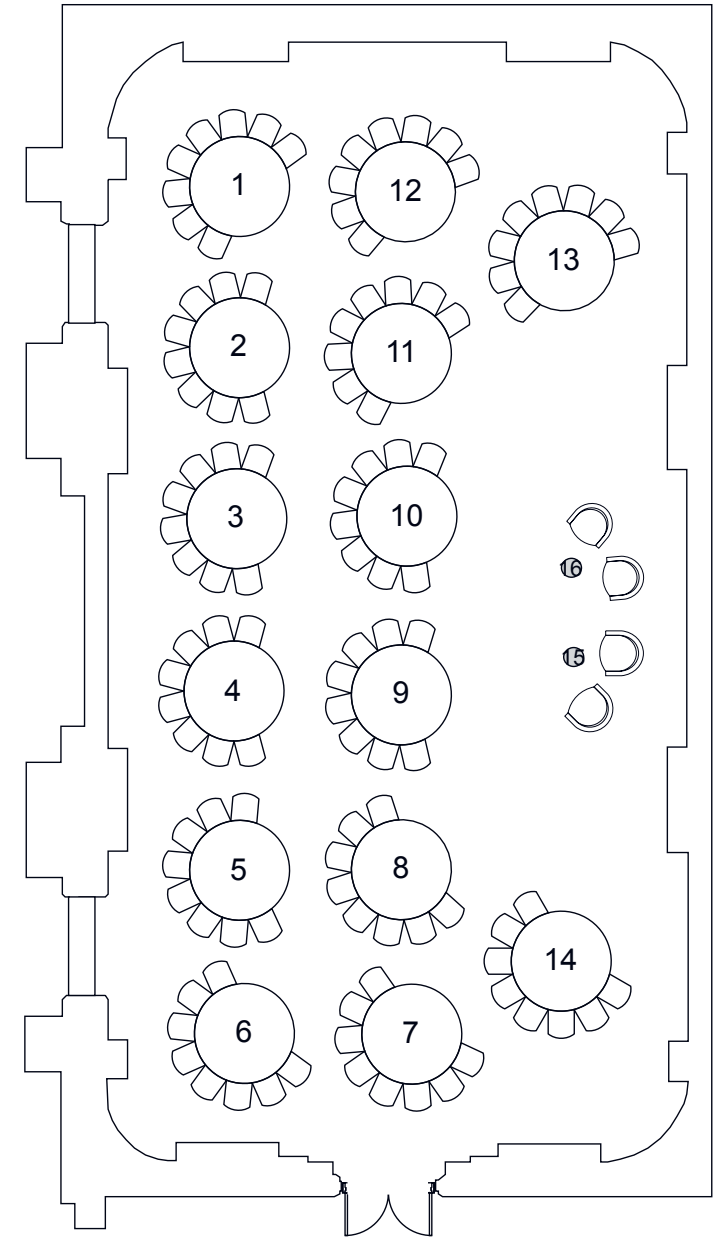

FLOOR PLANS

BANQUET

BANQUETING ROOM

CAPACITY
140

FLOOR PLANS

CABARET

BANQUETING ROOM

CAPACITY
112