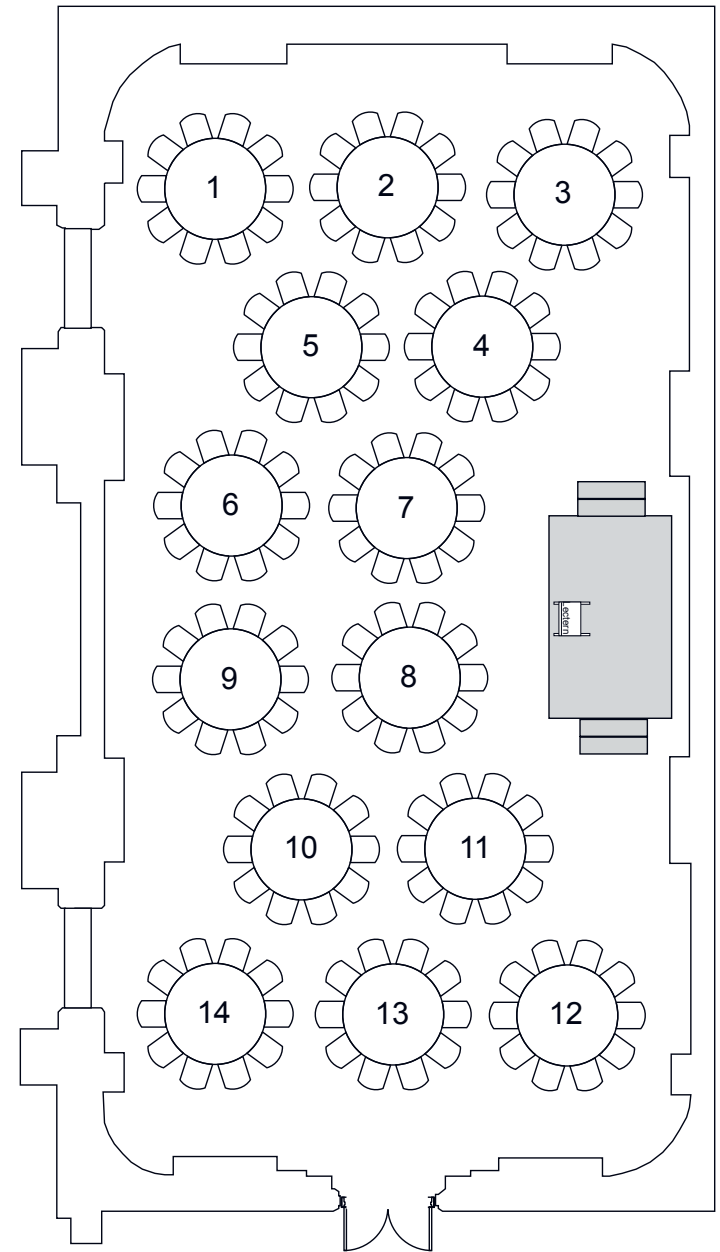

FLOOR PLANS

BANQUET

BANQUETING ROOM

CAPACITY
140

FLOOR PLANS

CABARET

BANQUETING ROOM

CAPACITY
112