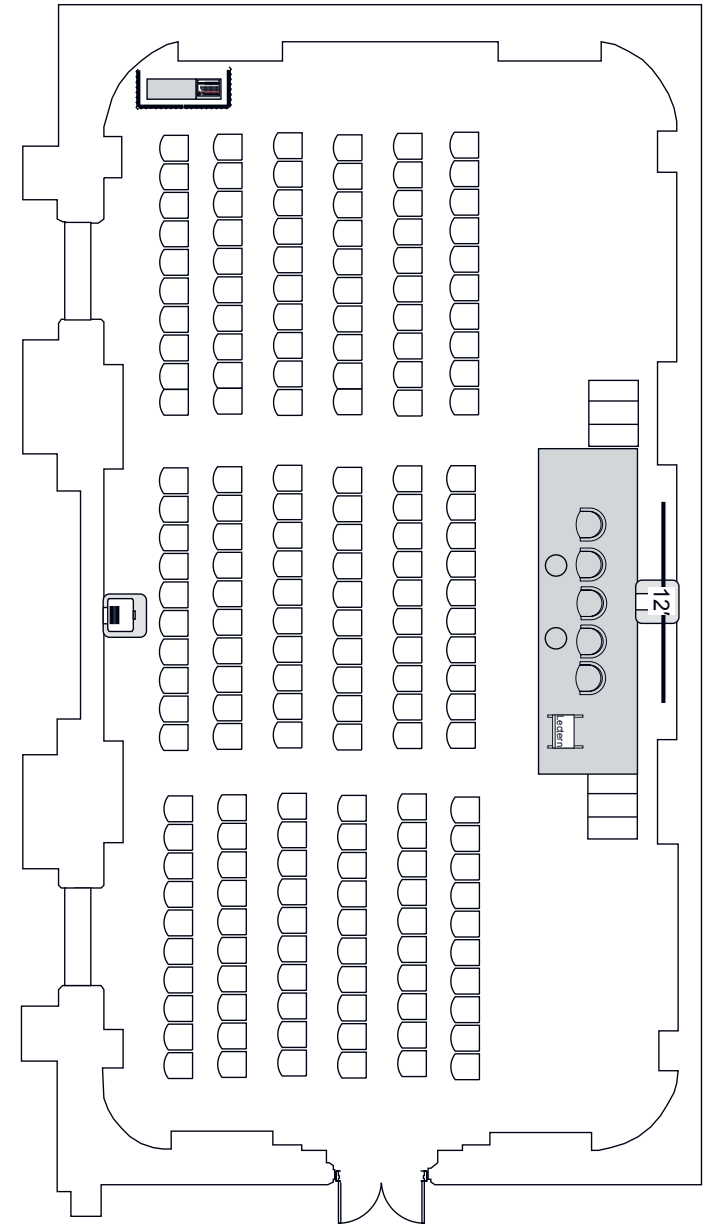

FLOOR PLANS

THEATRE

BANQUETING ROOM

CAPACITY
180