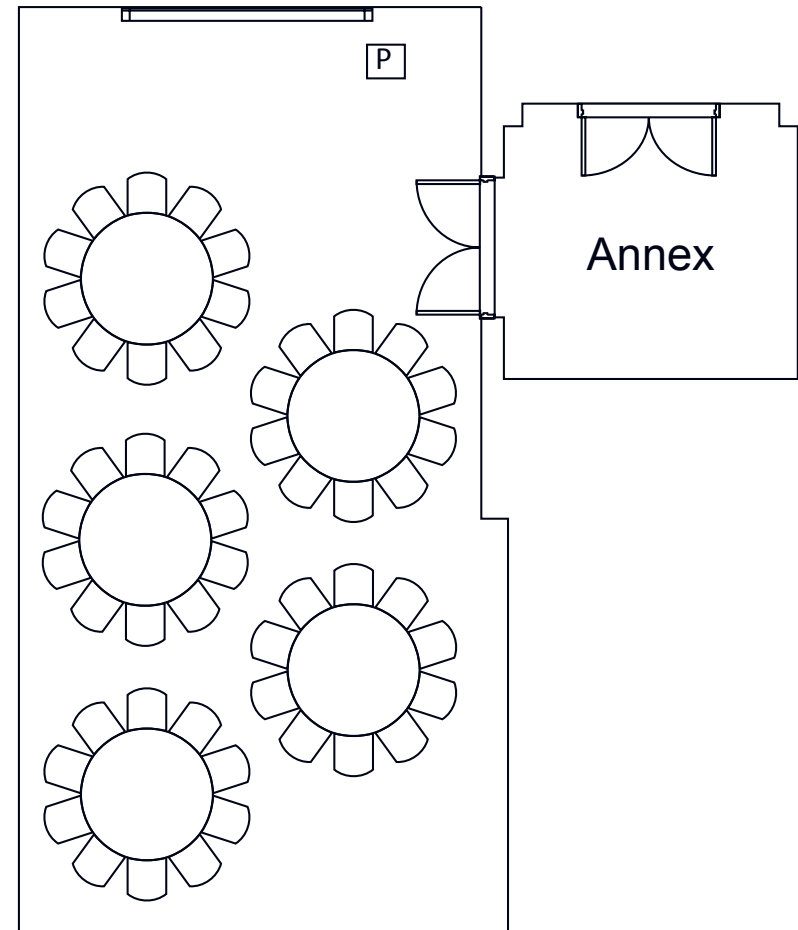

FLOOR PLANS

BANQUET

DAVID SPENCE ROOM

CAPACITY
50

FLOOR PLANS

BOARDROOM

DAVID SPENCE ROOM

CAPACITY
24

FLOOR PLANS

CABARET

DAVID SPENCE ROOM

CAPACITY
40

FLOOR PLANS

COCKTAIL

DAVID SPENCE ROOM

CAPACITY
70

FLOOR PLANS

THEATRE

DAVID SPENCE ROOM

CAPACITY
50

FLOOR PLANS

U-SHAPE

DAVID SPENCE ROOM

CAPACITY
24