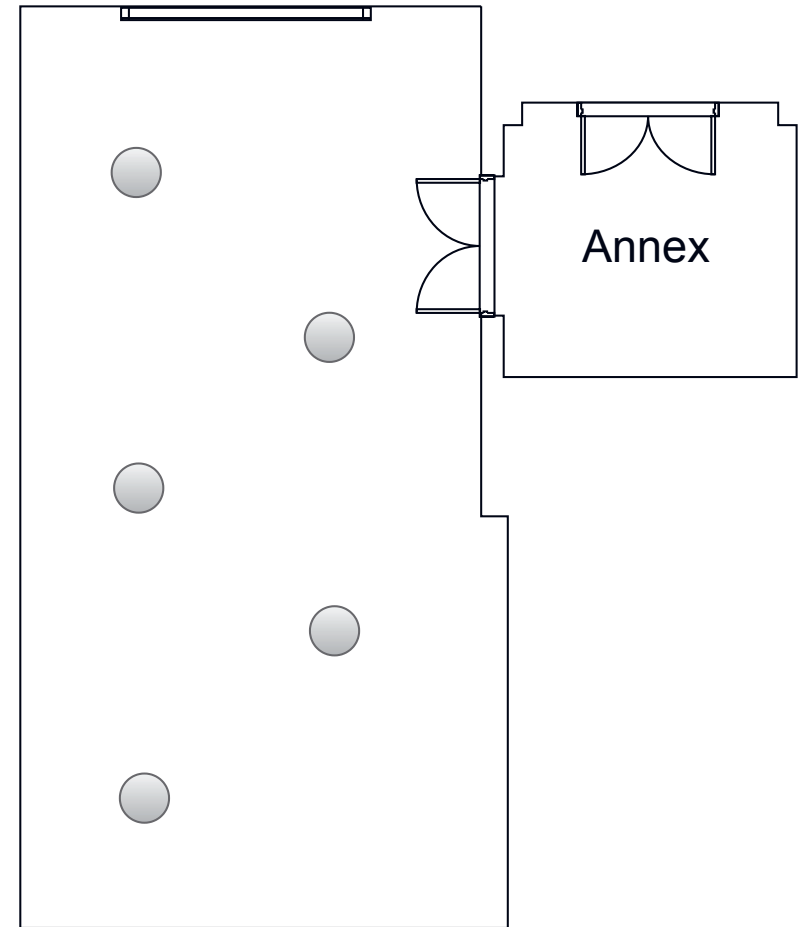

FLOOR PLANS

BANQUET

DAVID SPENCE ROOM

CAPACITY
50

FLOOR PLANS

BOARDROOM

DAVID SPENCE ROOM

CAPACITY
24

FLOOR PLANS

CABARET

DAVID SPENCE ROOM

CAPACITY
40

FLOOR PLANS

COCKTAIL

DAVID SPENCE ROOM

CAPACITY
70

FLOOR PLANS

THEATRE

DAVID SPENCE ROOM

CAPACITY
50

FLOOR PLANS

U-SHAPE

DAVID SPENCE ROOM

CAPACITY
24