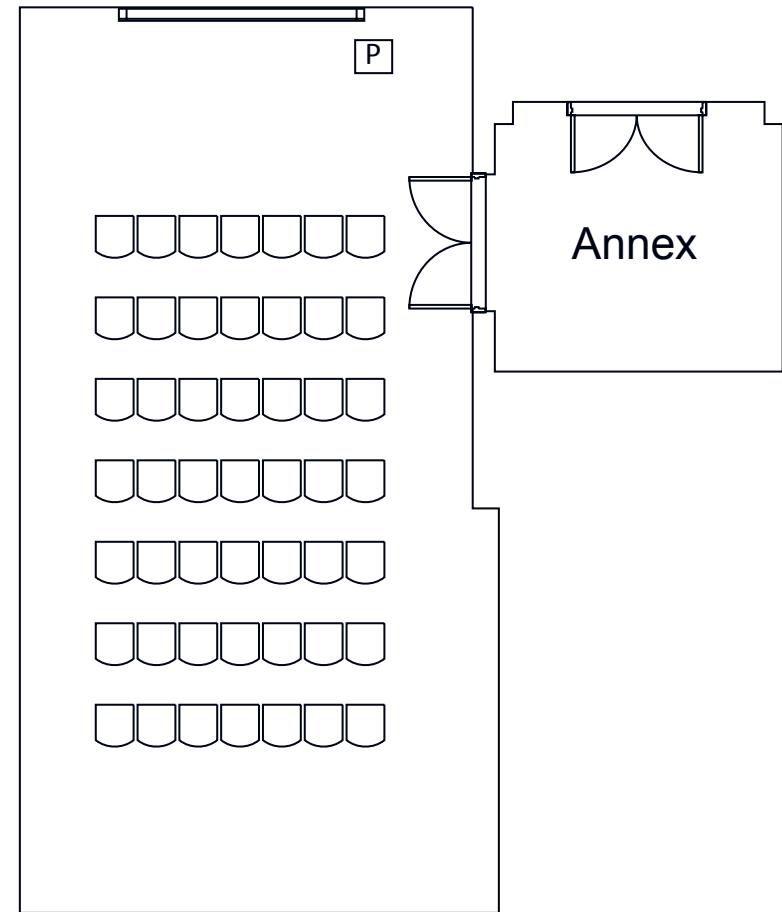

FLOOR PLANS

BANQUET

DAVID SPENCE ROOM

CAPACITY
50

FLOOR PLANS

BOARDROOM

DAVID SPENCE ROOM

CAPACITY
24

FLOOR PLANS

CABARET

DAVID SPENCE ROOM

CAPACITY
40

FLOOR PLANS

COCKTAIL

DAVID SPENCE ROOM

CAPACITY
70

FLOOR PLANS

THEATRE

DAVID SPENCE ROOM

CAPACITY
50

FLOOR PLANS

U-SHAPE

DAVID SPENCE ROOM

CAPACITY
24