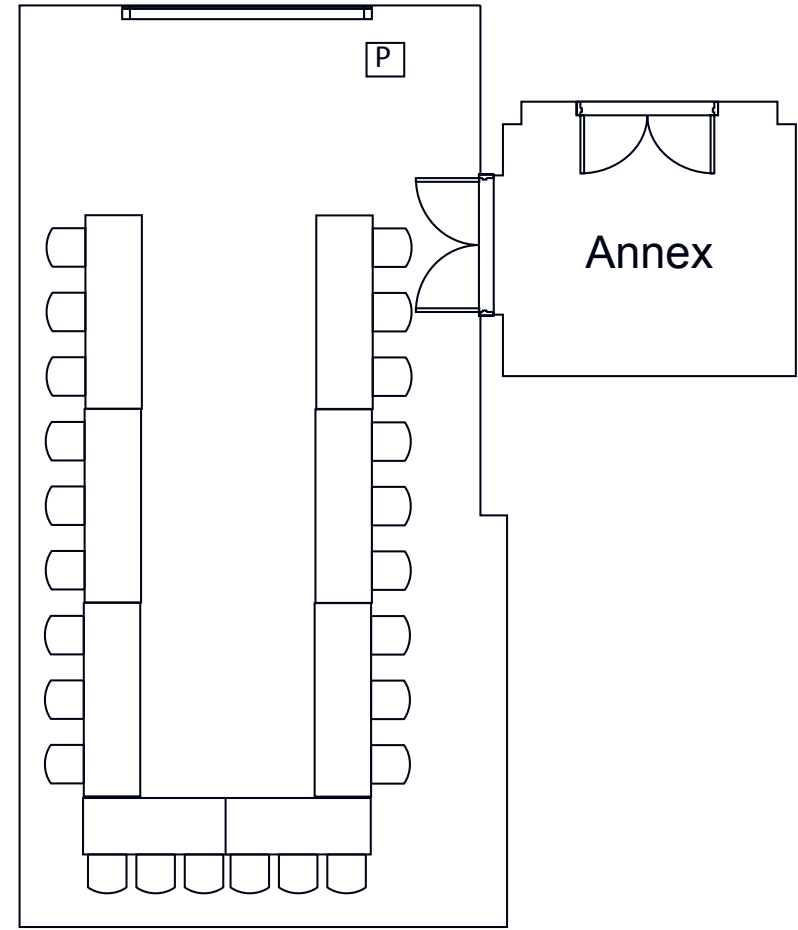

FLOOR PLANS

THEATRE

DAVID SPENCE ROOM

CAPACITY
50

FLOOR PLANS

U-SHAPE

DAVID SPENCE ROOM

CAPACITY
24