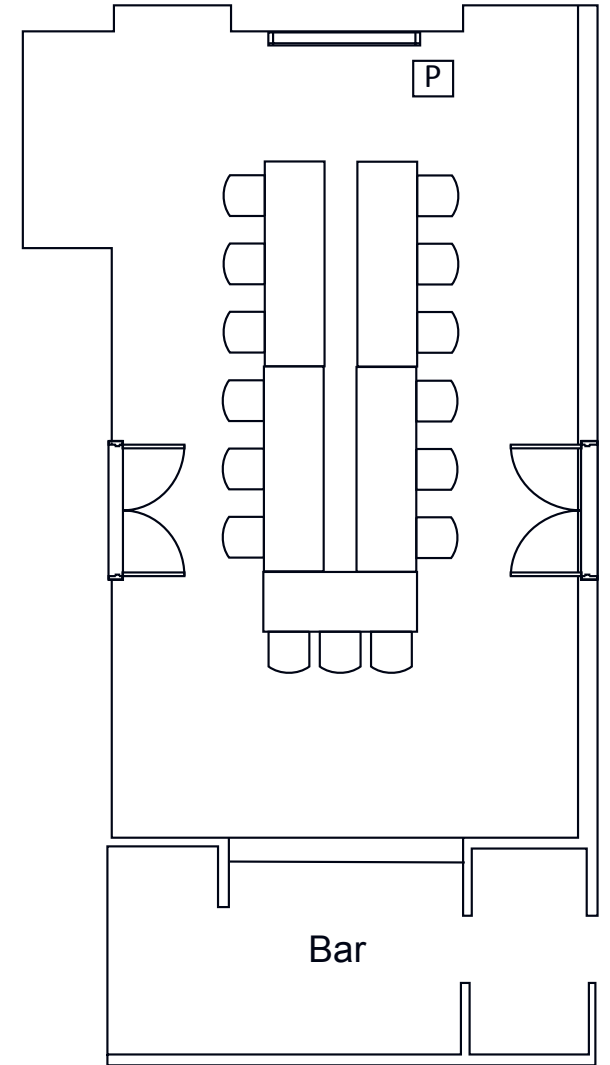

FLOOR PLANS

# BOARDROOM

GREEN ROOM

CAPACITY  
16

FLOOR PLANS

# U-SHAPE

GREEN ROOM

CAPACITY  
18