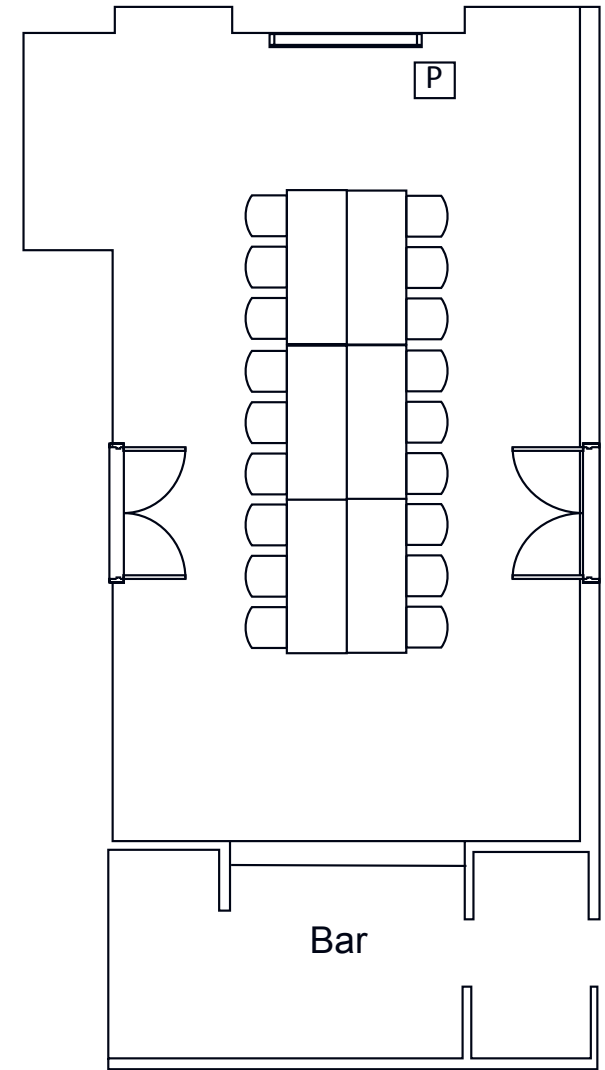

FLOOR PLANS

# BOARDROOM

GREEN ROOM

CAPACITY  
16

FLOOR PLANS

# U-SHAPE

GREEN ROOM

CAPACITY  
18