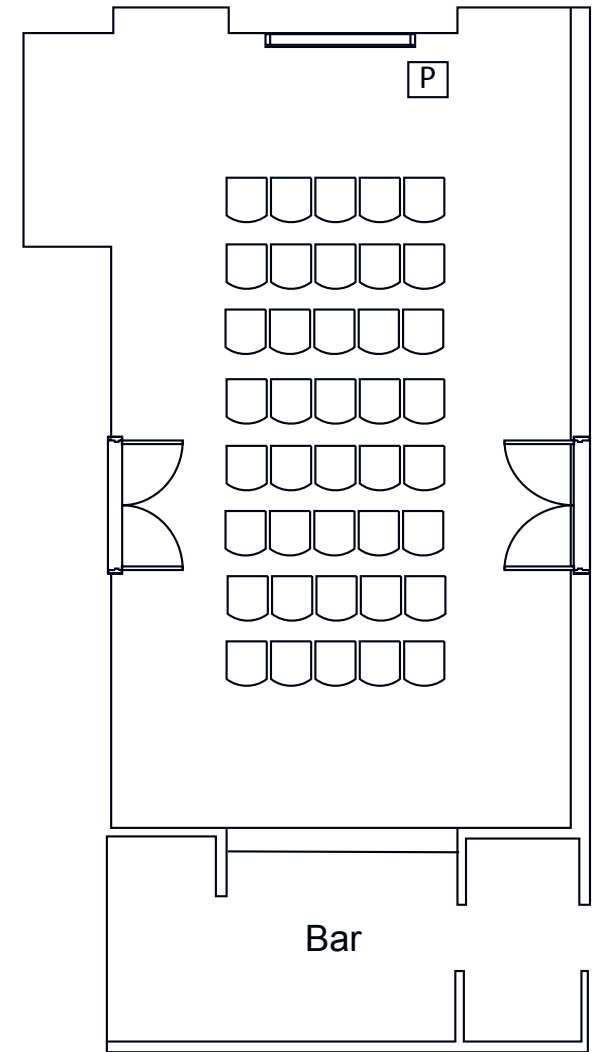

FLOOR PLANS

# CABARET

GREEN ROOM

CAPACITY  
24

FLOOR PLANS

# COCKTAIL

GREEN ROOM

CAPACITY  
50

FLOOR PLANS

# THEATRE

GREEN ROOM

CAPACITY  
40

FLOOR PLANS