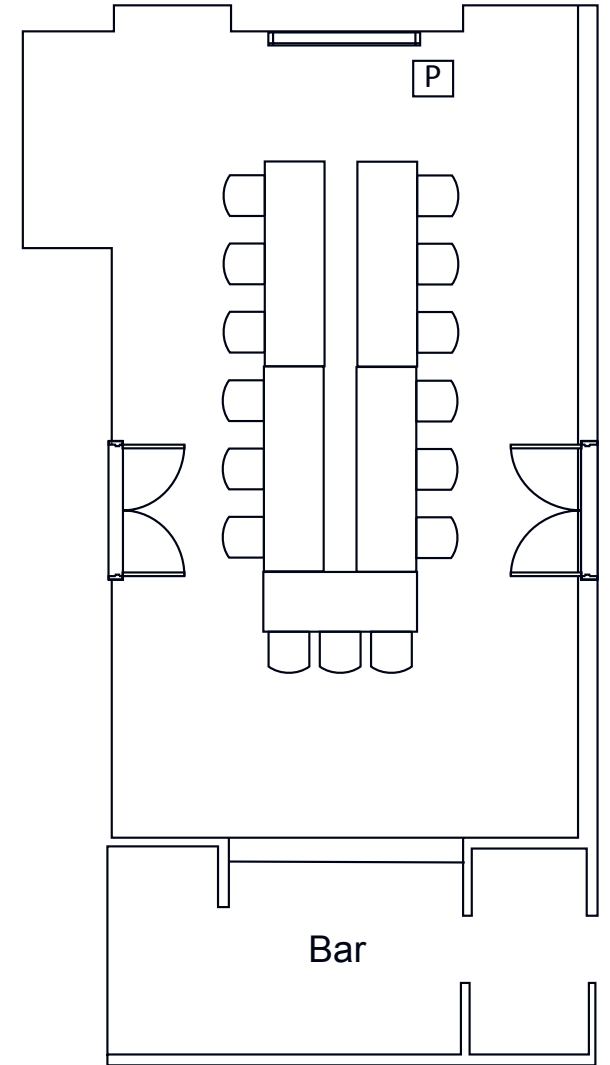

FLOOR PLANS

# COCKTAIL

GREEN ROOM

CAPACITY  
50

FLOOR PLANS

# THEATRE

GREEN ROOM

CAPACITY  
40

FLOOR PLANS

# U-SHAPE

GREEN ROOM

CAPACITY  
18