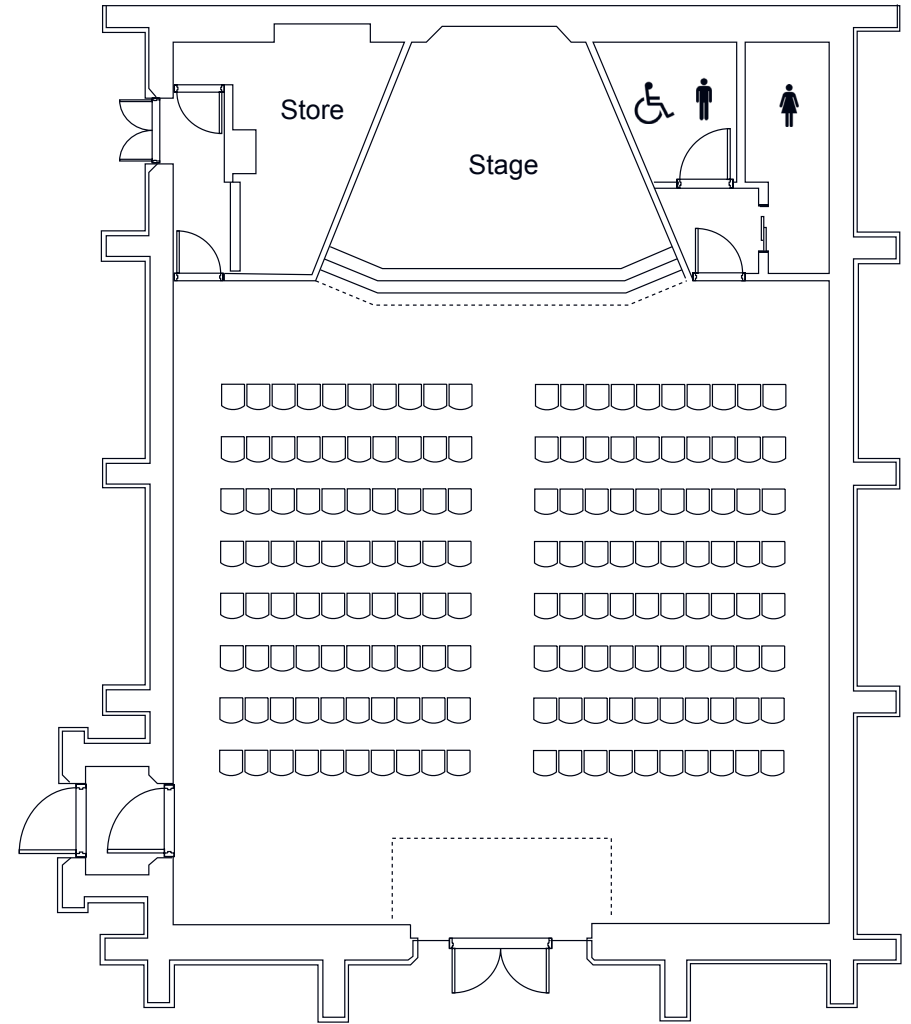

FLOOR PLANS

THEATRE

MEETING HALL

0m 1.5m 2.5m 5m

CAPACITY
160