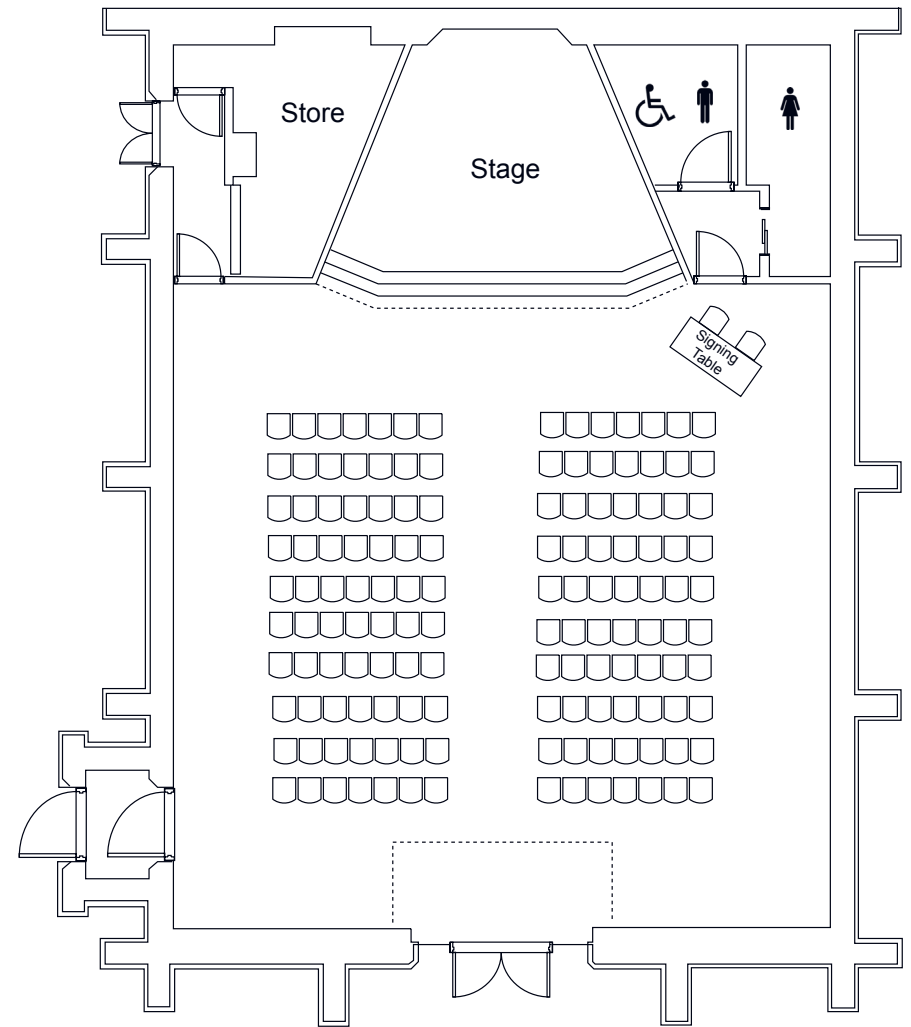

FLOOR PLANS

WEDDING CEREMONY

MEETING HALL

0m 1.5m 2.5m 5m

CAPACITY
140