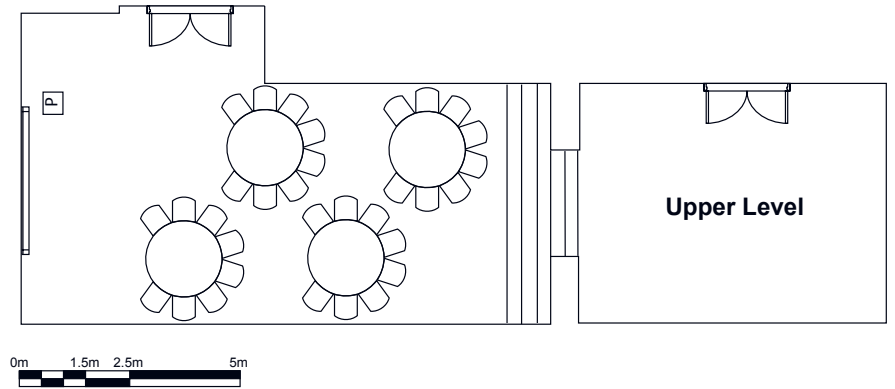

FLOOR PLANS

BANQUET

PRINCE ALFRED ROOM

CAPACITY
100

FLOOR PLANS

CABARET

PRINCE ALFRED ROOM

CAPACITY
32

FLOOR PLANS

COCKTAIL

PRINCE ALFRED ROOM

CAPACITY

70