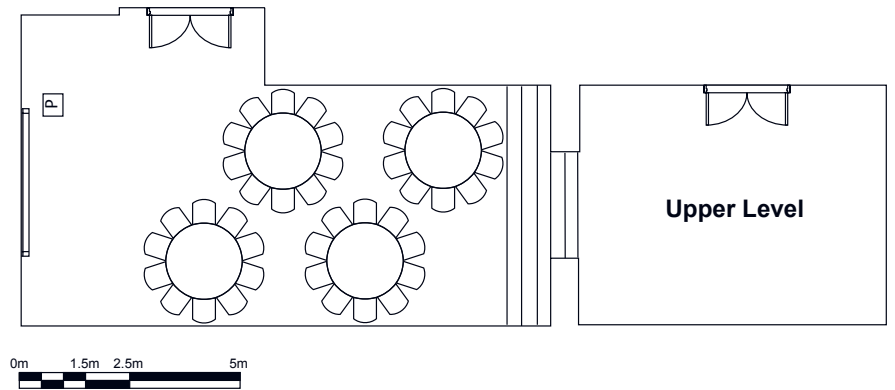

FLOOR PLANS

BANQUET

PRINCE ALFRED ROOM

CAPACITY
100

FLOOR PLANS

CABARET

PRINCE ALFRED ROOM

CAPACITY
32

FLOOR PLANS

COCKTAIL

PRINCE ALFRED ROOM

CAPACITY

70