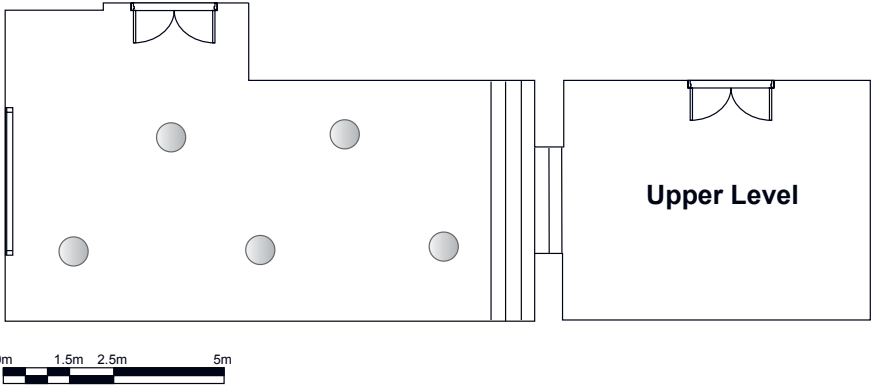

FLOOR PLANS

BANQUET

PRINCE ALFRED ROOM

CAPACITY
100

FLOOR PLANS

CABARET

PRINCE ALFRED ROOM

CAPACITY
32

FLOOR PLANS

COCKTAIL

PRINCE ALFRED ROOM

CAPACITY

70