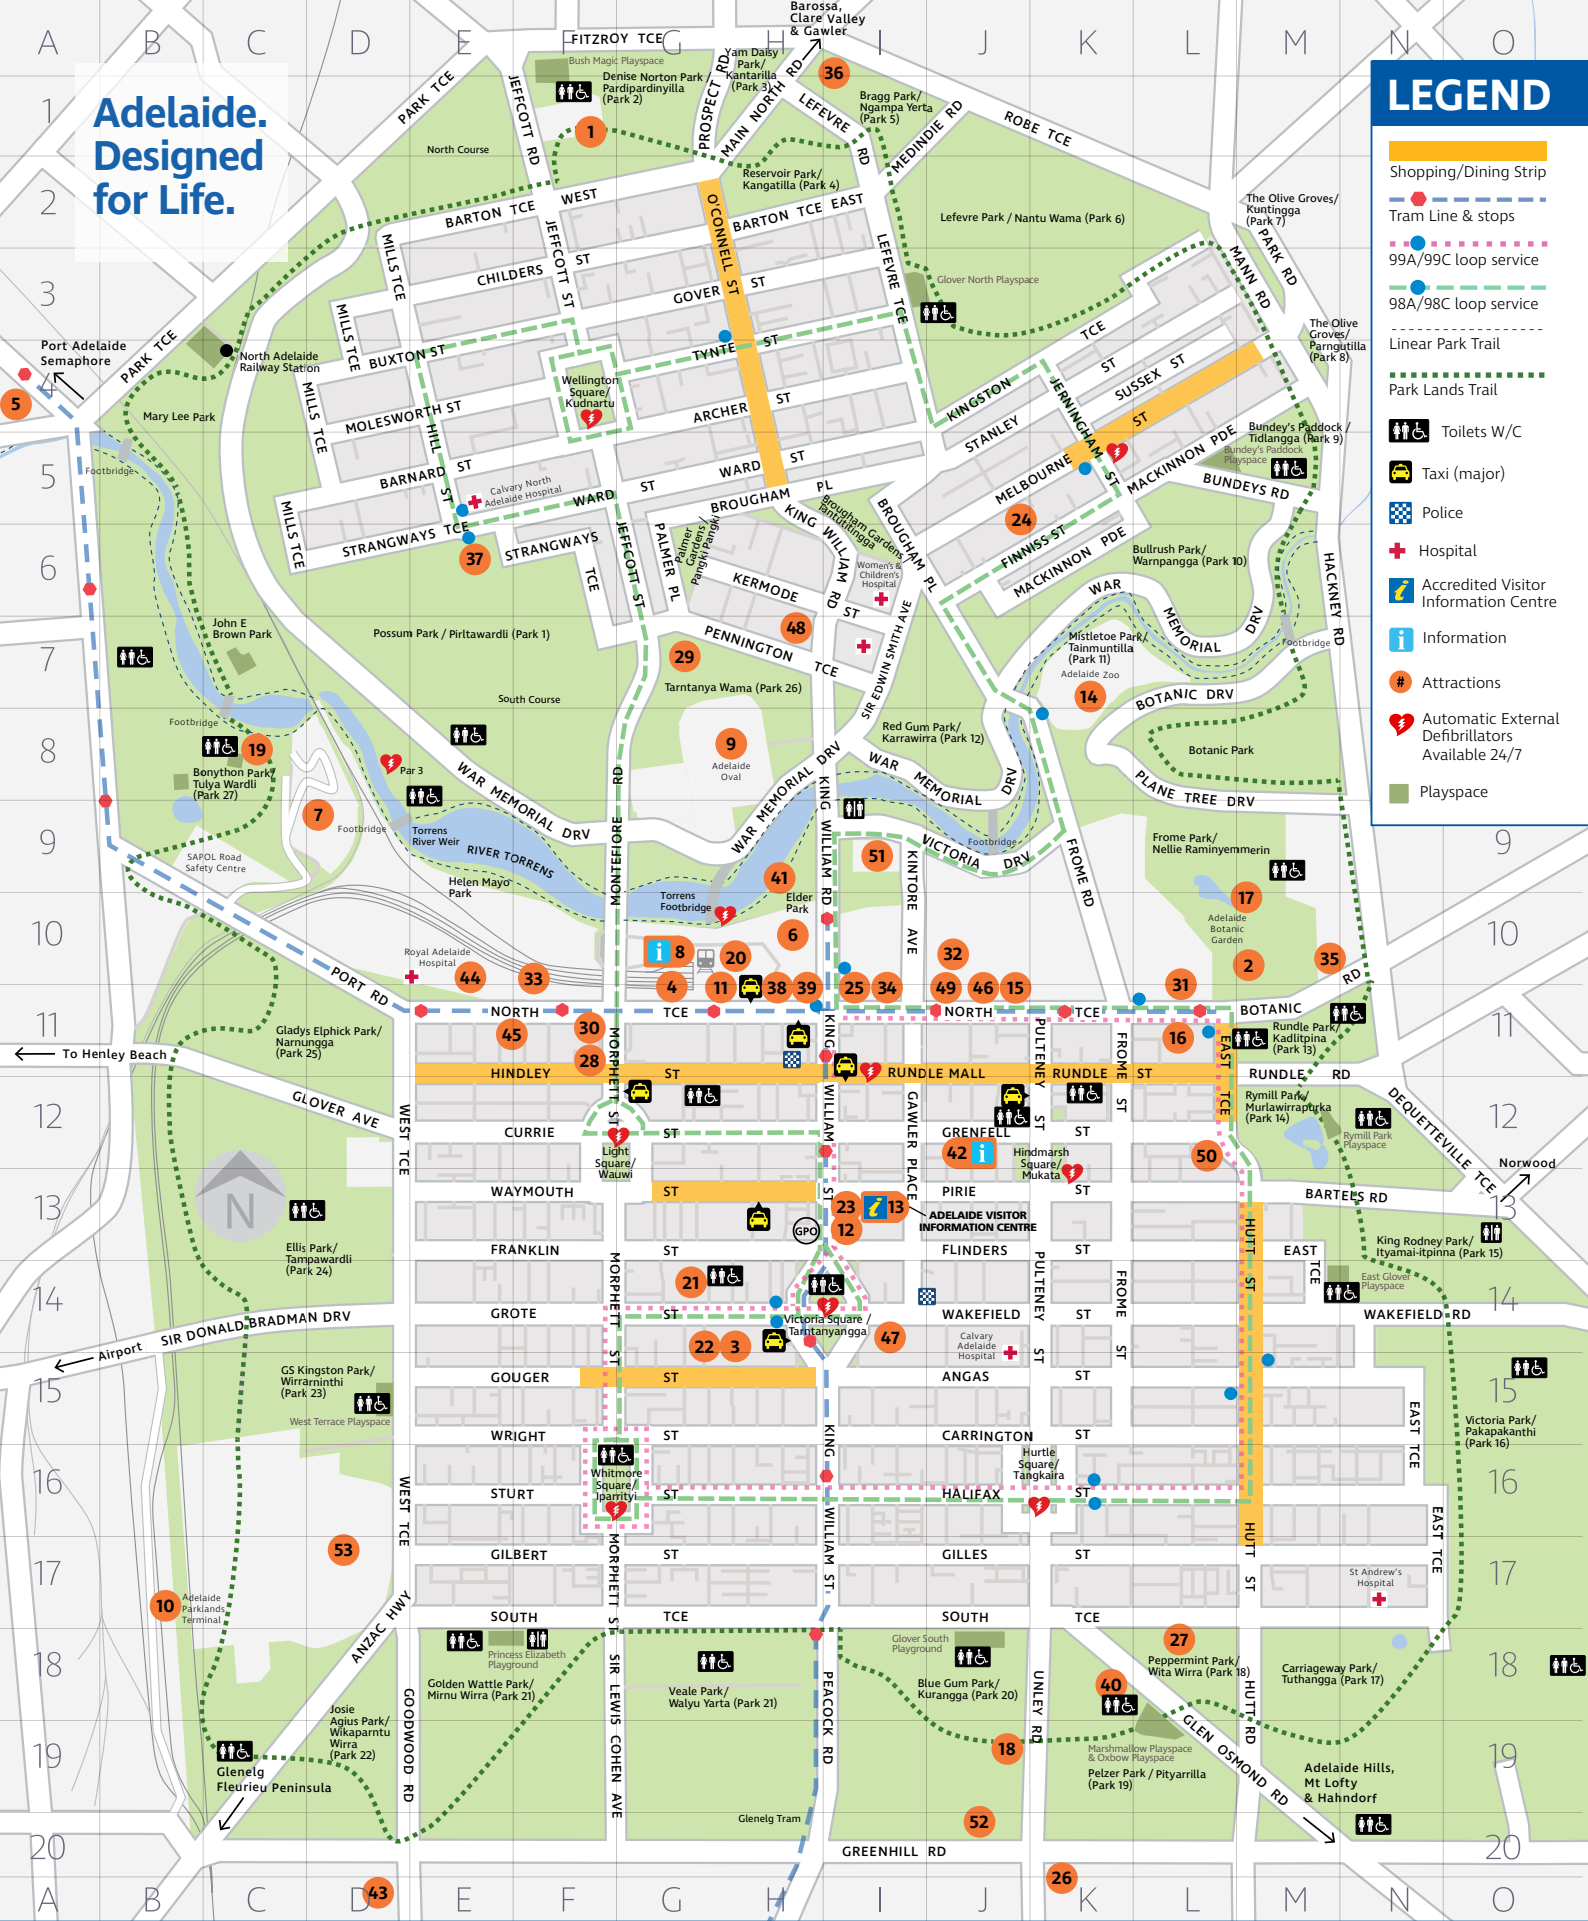

Adelaide. Designed for Life.

LEGEND

-  Shopping/Dining Strip
-  Tram Line & stops
-  99A/99C loop service
-  98A/98C loop service
-  Linear Park Trail
-  Park Lands Trail
-  Toilets W/C
-  Taxi (major)
-  Police
-  Hospital
-  Accredited Visitor Information Centre
-  Information
-  Attractions
-  Automatic External Defibrillators Available 24/7
-  Playspace

#	Ref	Attraction	#	Ref	Attraction	#	Ref	Attraction	#	Ref	Attraction
1	F1	Adelaide Aquatic Centre	21	G14	Central Bus Station (Country & Interstate)	33	F11	MOD UniSA	44	E11	SAHMRI (SA Health & Medical Research Institute)
2	M10	Adelaide Botanic Garden	22	G15	Chinatown	34	I11	National War Memorial	45	F11	Samstag Museum
3	H15	Adelaide Central Market	23	I13	City of Adelaide Customer Centre	35	M10	National Wine Centre of Australia	46	J11	South Australian Museum
4	G11	Adelaide Convention Centre	24	J6	David Roche House Museum	36	I1	Dog Park – Bragg Park/Ngampa Yarta (Park 5)	47	I14	St Francis Xavier Cathedral
5	A4	Adelaide Entertainment Centre	25	I10	Government House	37	E6	North Adelaide Golf Course	48	H7	St Peters Cathedral
6	H10	Adelaide Festival Centre	26	K20	Haigh's Chocolate Factory	38	H11	Old Parliament House	49	J11	State Library of South Australia, Centre of Democracy
7	D9	Adelaide Gaol Heritage Site	27	L18	Himeji Garden	39	H11	Parliament House	50	L12	Tandanya Aboriginal Cultural Institute
8	G10	Adelaide Railway Station InfoCentre	28	F11	JamFactory	40	K18	Pityarra Dog Park & Playspace (Park 19)	51	I9	Torrens Parade Ground
9	H8	Adelaide Oval	29	G7	Light's Vision	41	H10	Popeye Launch	52	J20	TreeClimb
			30	F11	Lion Arts Factory	42	J12	RAA	53	D17	West Terrace Cemetery
			31	L10	Lot Fourteen	43	D20	Royal Adelaide Showground			
			32	J10	Migration Museum						

Suburban Taxis – 13 10 08

Yellow Cabs SA – 13 22 27

Adelaide Access Taxis – 1300 360 940

Uber – download the app

Lanes & Arcades of Hindley & Rundle

Visit cityofadelaide.com.au/explore for the full guide of attractions and what's on.