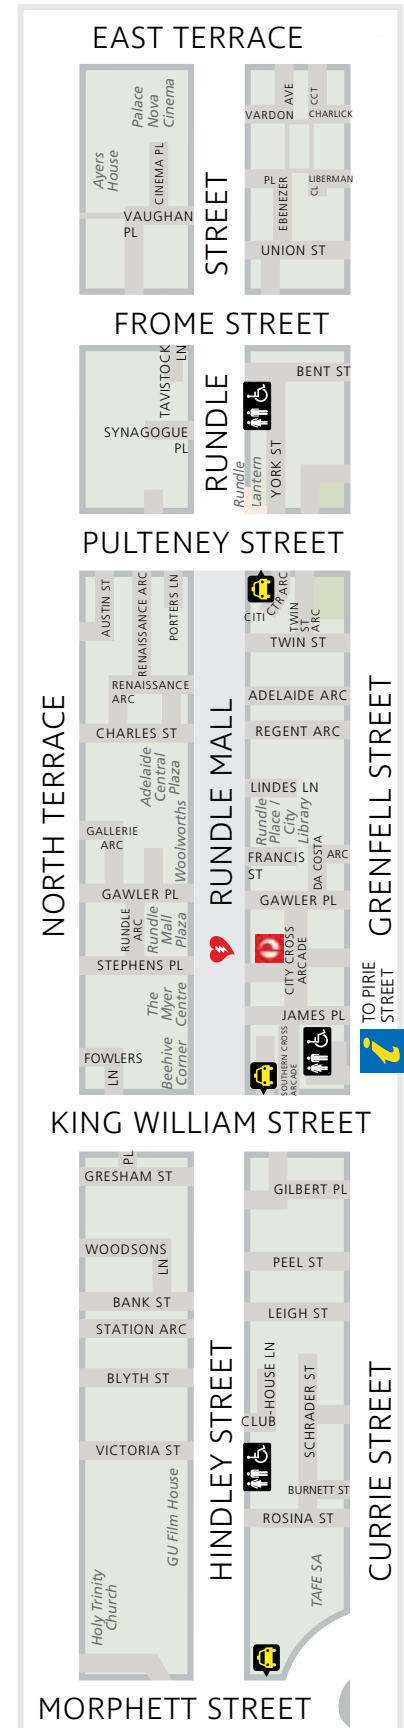

Useful Contacts

South Australian Tourism Commission

southaustralia.com

@southaustralia #SeeSouthAustralia

RAA

41 Hindmarsh Square

raa.com.au – 08 8202 4600

Roadside Assistance – 131 111

INTERNET & LIBRARIES

Free City WiFi

Simply choose 'AdelaideFree' from the available WiFi networks list.

State Library

Corner North Terrace and Kintore Avenue

slsa.sa.gov.au – 08 8207 7250

City Library

Level 3, Rundle Place, Rundle Mall

Enter via Francis Street – 08 8203 7990

cityofadelaide.com.au/library

SERVICES

Emergency

Police, Fire or Ambulance – 000

Australia Post

2/10 Franklin Street

auspost.com.au – 13 13 18

Recharge Points for Mobility

Scooters and Electric Wheelchairs

rechargescheme.org.au/recharge-finder

Automatic External Defibrillators

cityofadelaide.com.au/shockinglyeasy

TRANSPORT & PARKING

Free City Connector Bus (city loop)

adelaidemetro.com.au/freecitybus

Adelaide Railway Station Info Centre

North Terrace

adelaidemetro.com.au – 1300 311 108

On Street and Secure Parking

cityofadelaide.com.au/parking

Taxis, Access Cabs & Uber

Adelaide Independent Taxis – 13 22 11

Suburban Taxis – 13 10 08

Yellow Cabs SA – 13 22 27

Adelaide Access Taxis – 1300 360 940

Uber – download the app

Lanes & Arcades of Hindley & Rundle

Visit cityofadelaide.com.au/explore for the full guide of attractions and what's on.

Follow @cityofadelaide

Download the WeChat app and search our ID: CityofAdelaide or tap 'Discover' and scan this code

**Adelaide.
Designed for Life.**