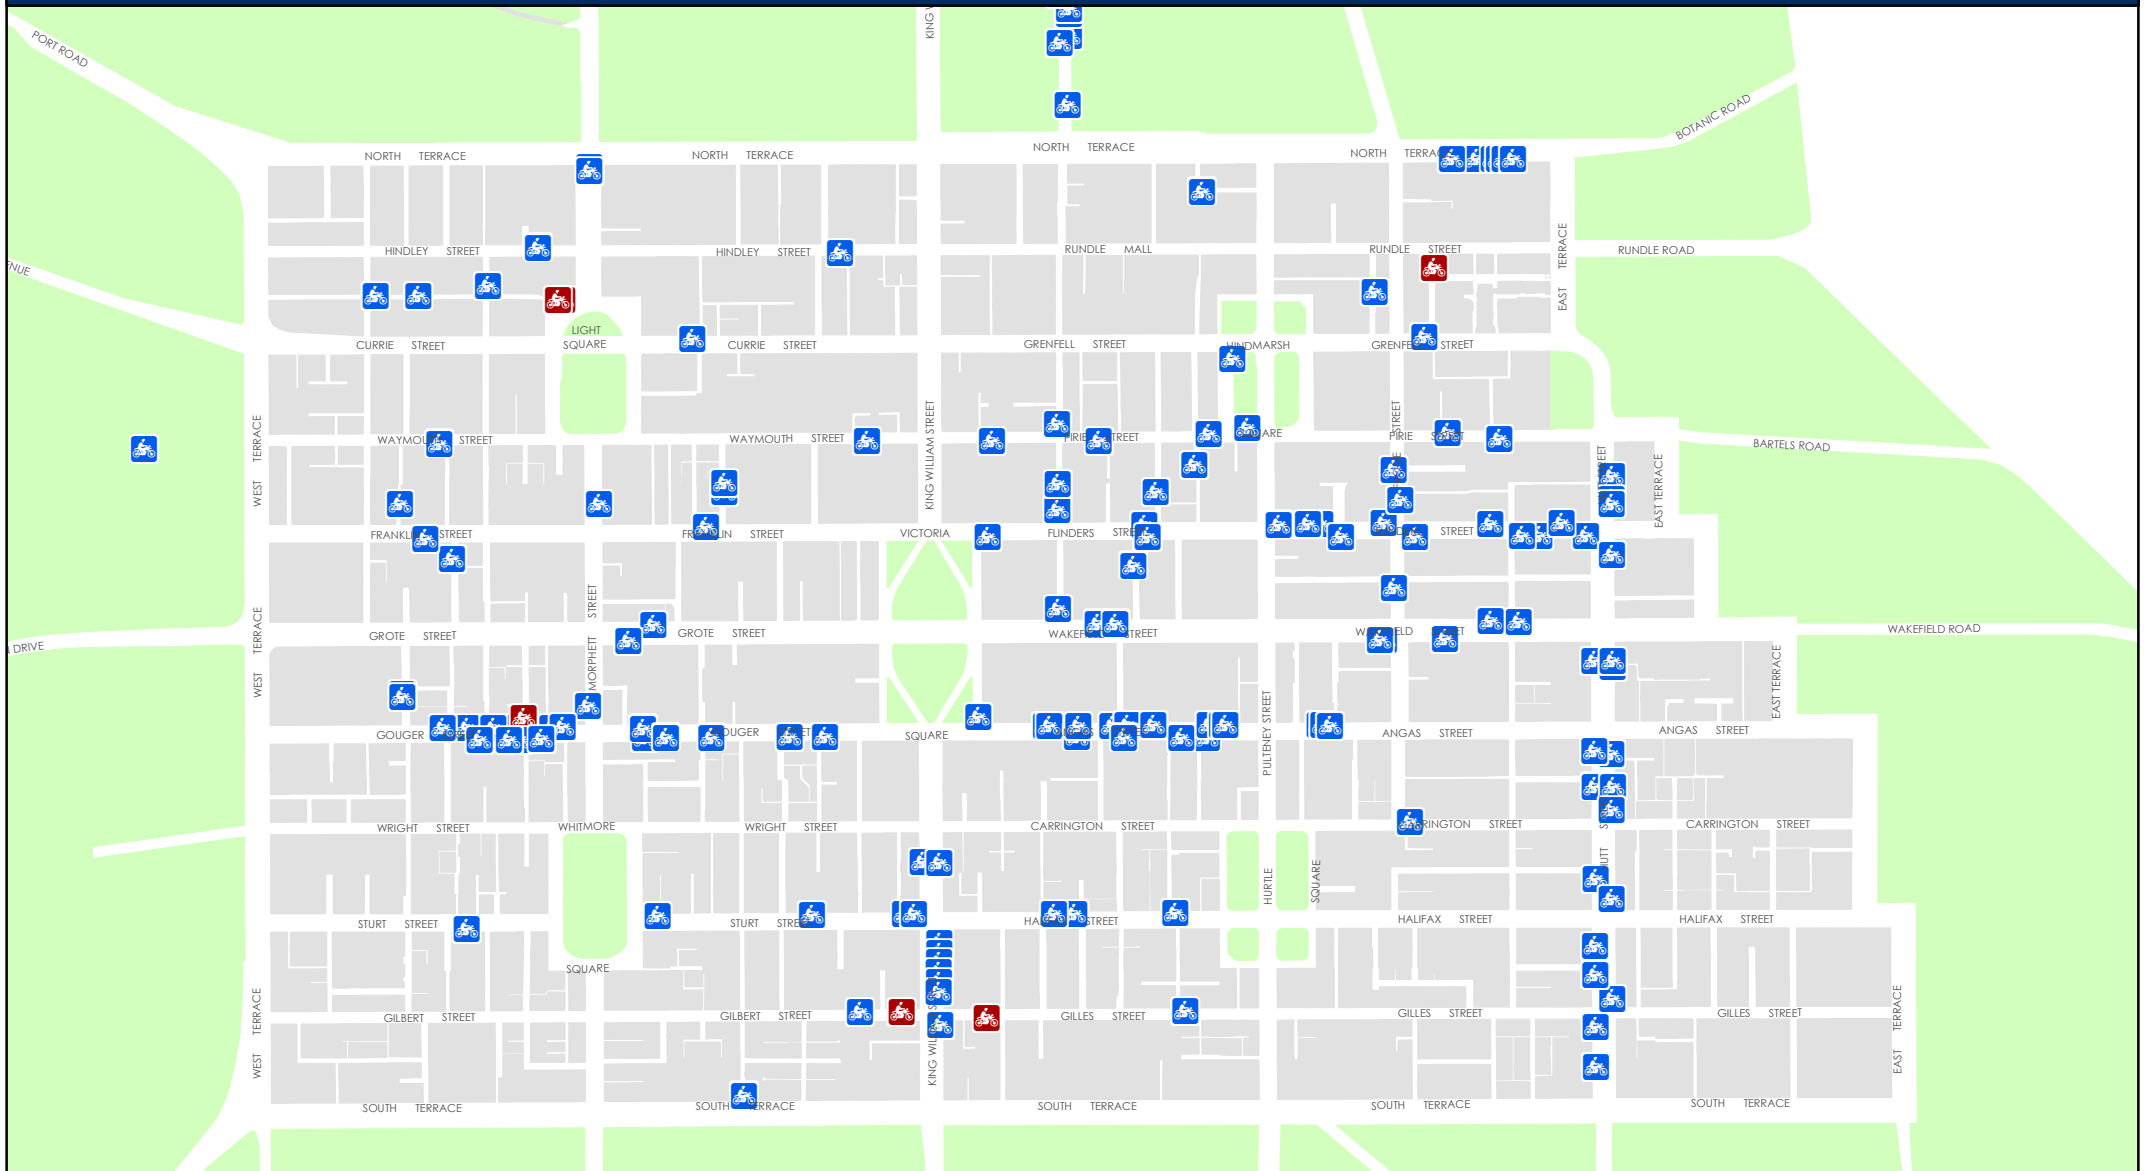

# Motor Cycle Parking Locations - CBD

Map Document: (Y:\ArcGIS\1 - Parking & Walking Routes\Motor Cycle Parking\Motorbike.mxd)

-  Full Time Motorcycle Parking
-  Part Time Motorcycle Parking

NOTE: Subject to change without notice.  
Intended as a guide only, Motorists  
must check signs and location.

Current at: 22/04/2015