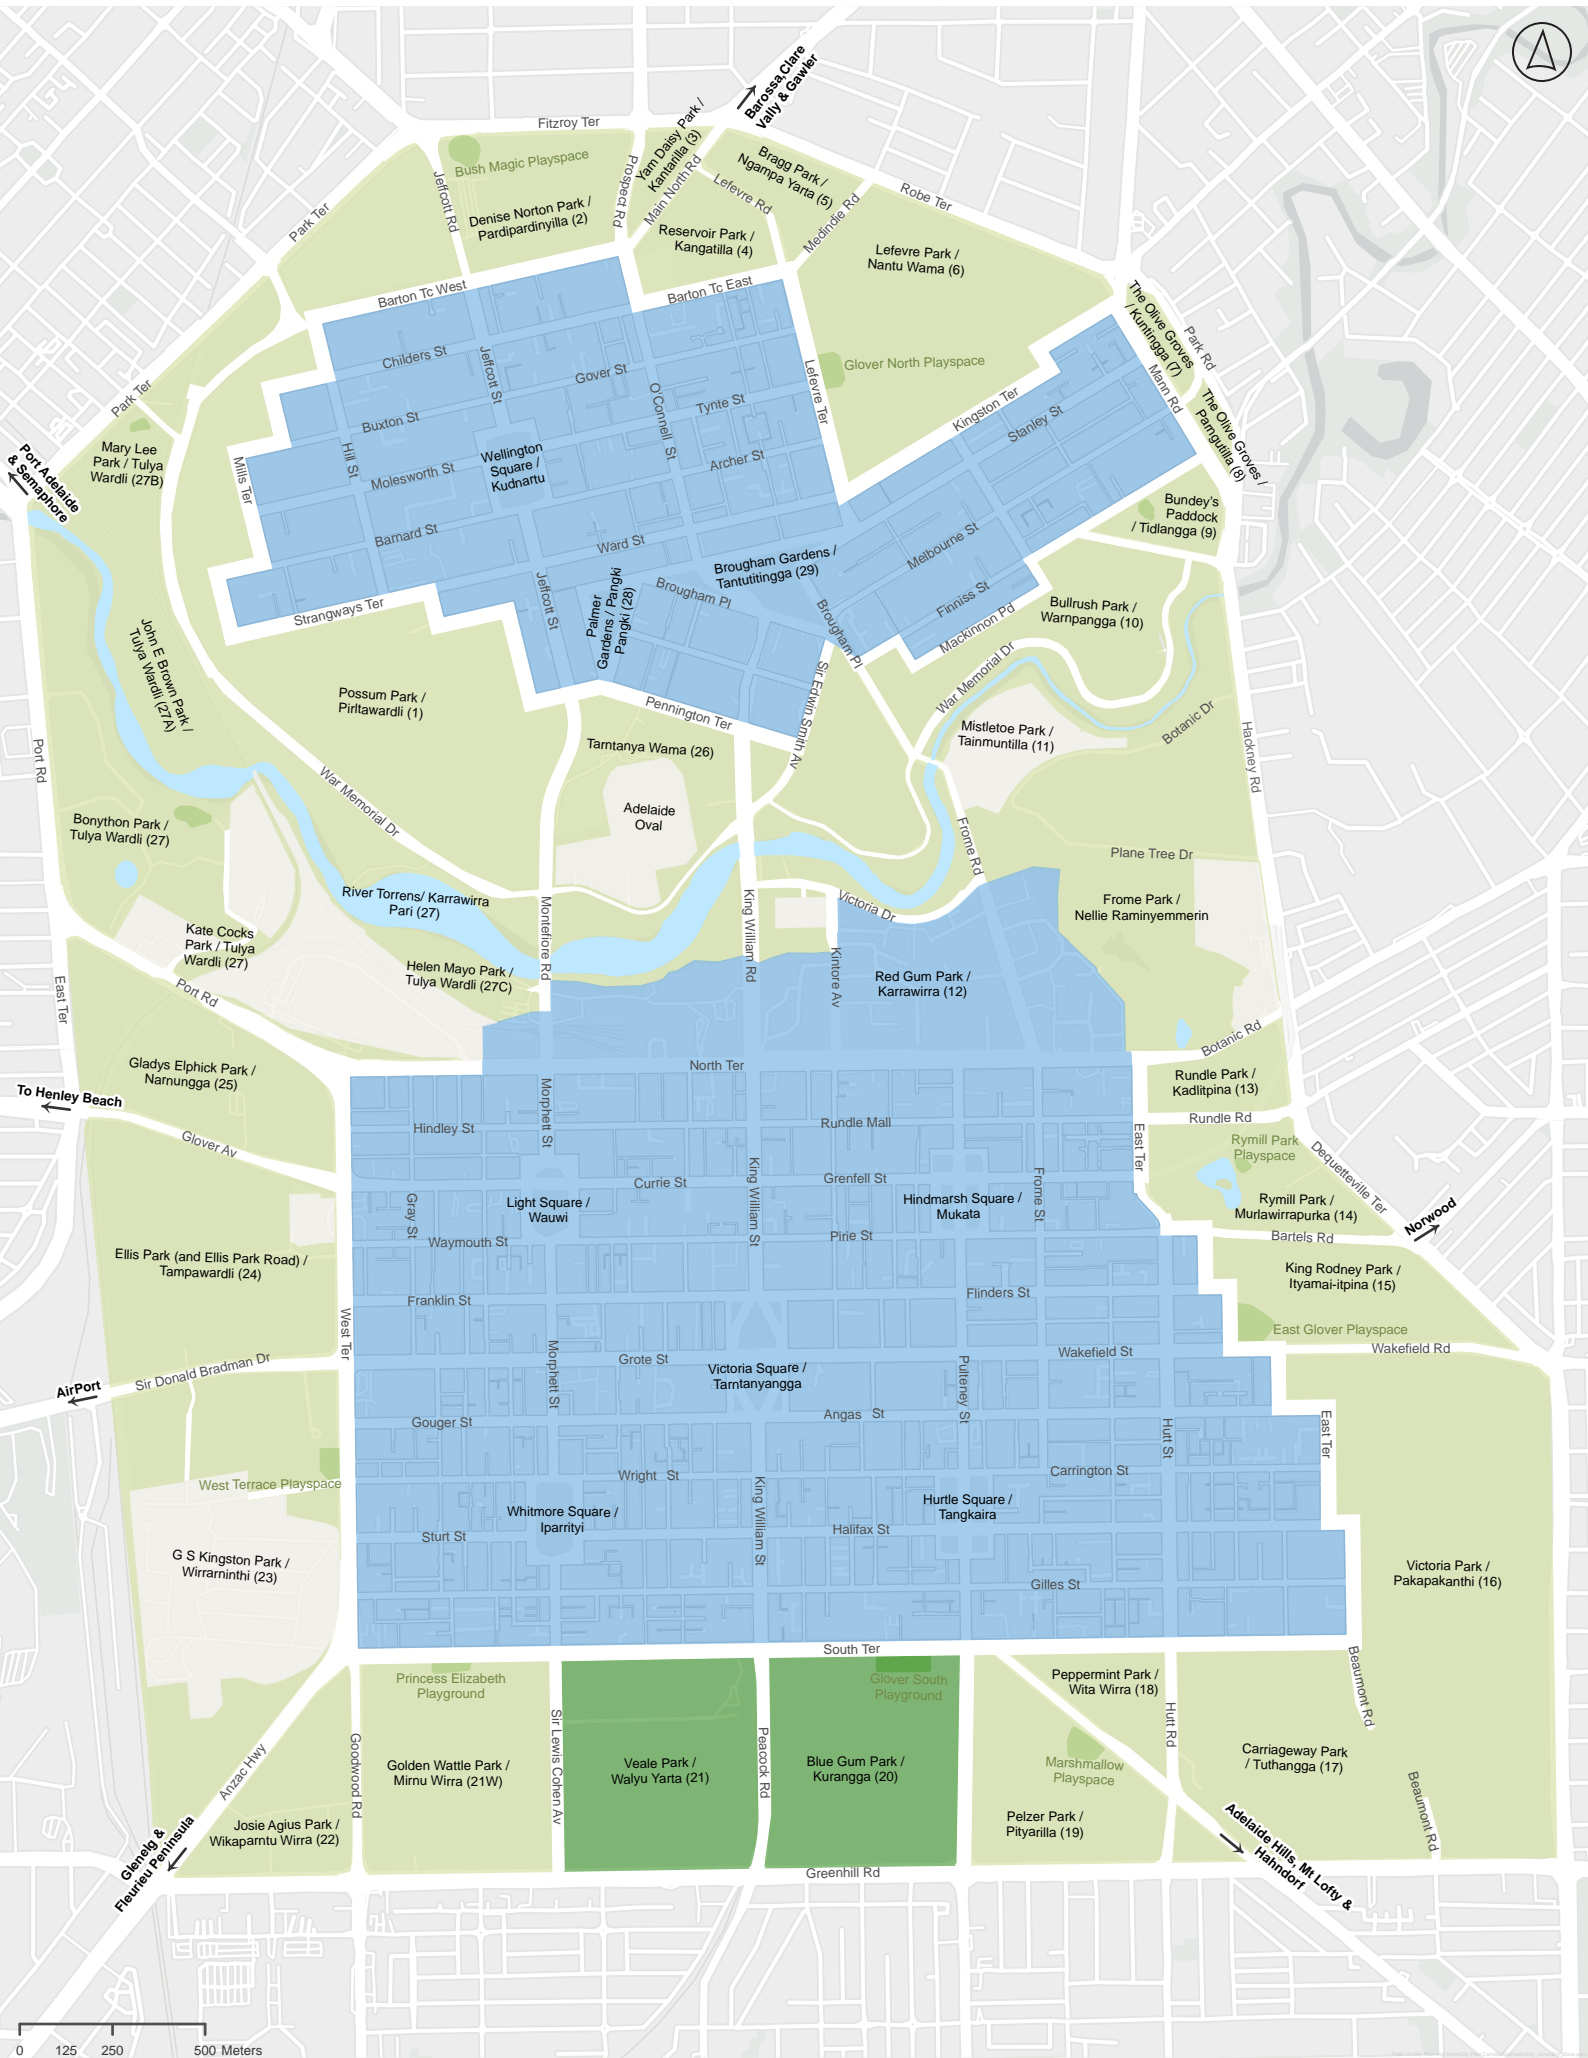

# City of Adelaide Dry Area Map

8pm to 11am Dry Area

24/7 Dry Area

24/7 Dry Area