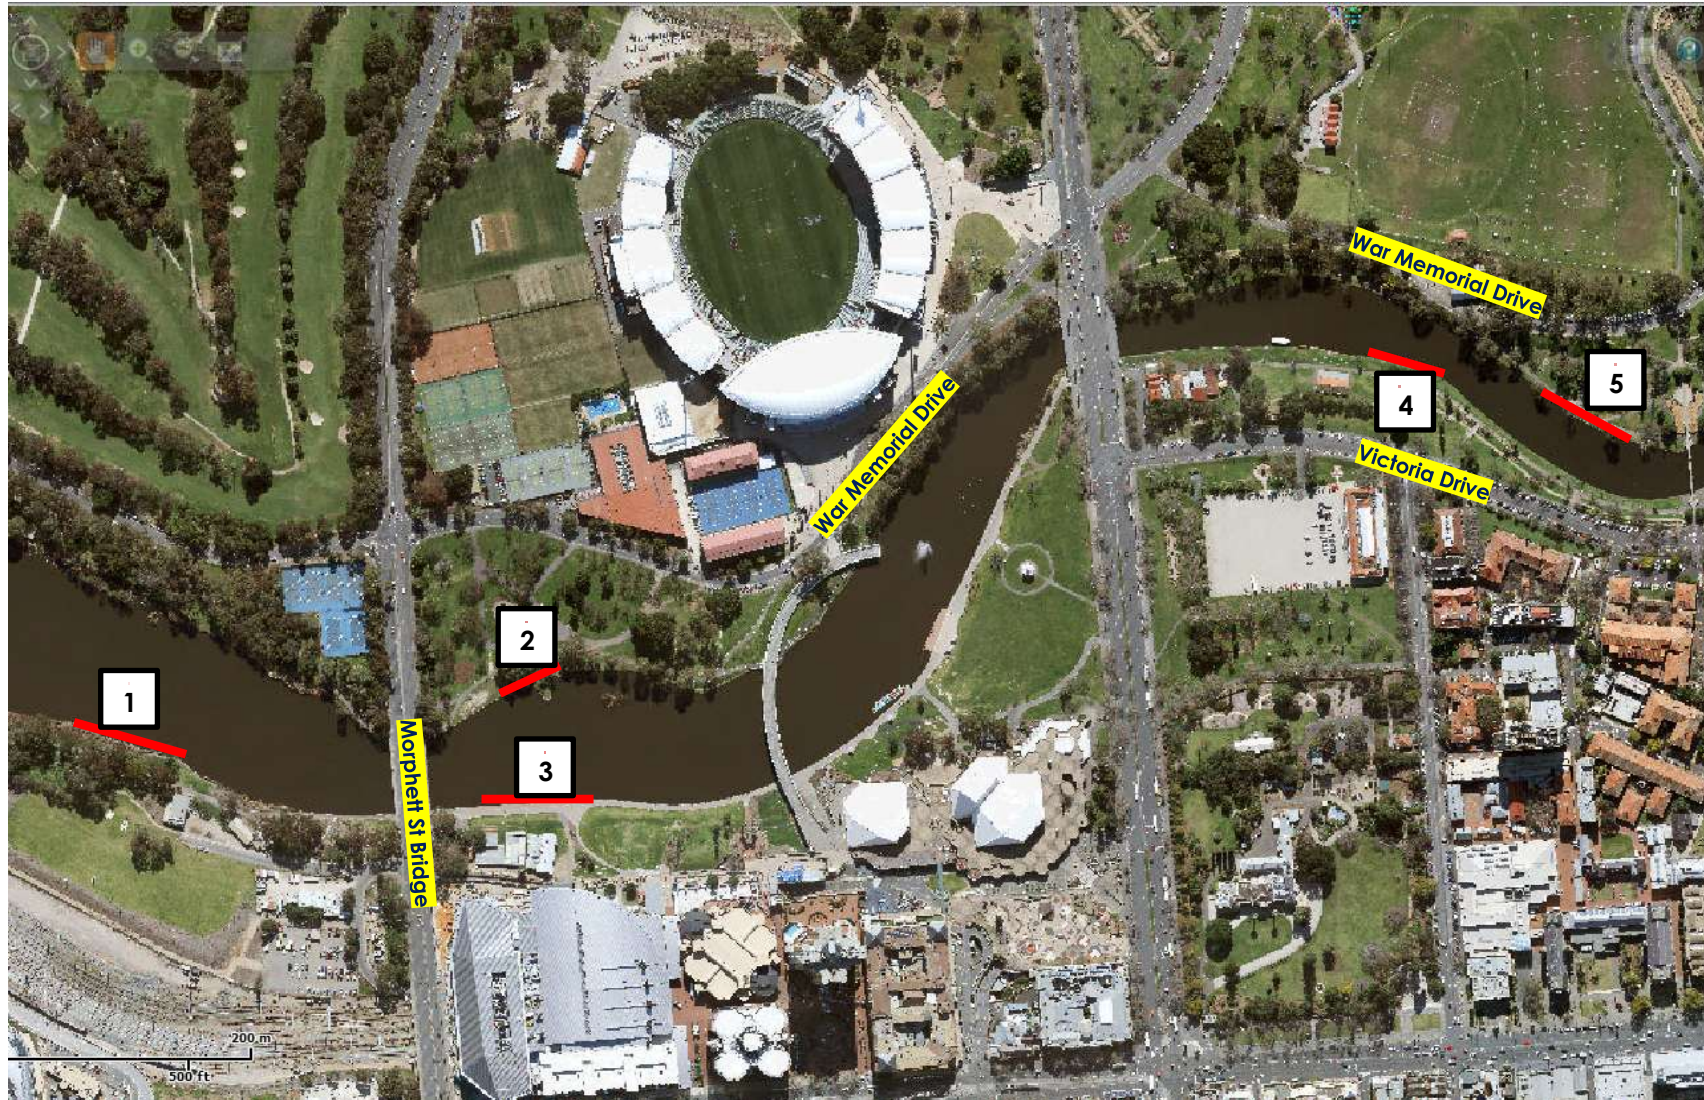

# RECREATIONAL CANOE/KAYAK ENTRY & EXIT LANDINGS ALONG RIVER TORRENS

<b>Number</b>	<b>Landing Name</b>	<b>Location</b>
1	Riverside/Pulteney	West of Morphet St Bridge
2	Pinky Flat boat ramp	Pinky Flat
3	Elder Park	Elder Park
4	St Peter's College	Park 12 – Victoria Drive
5	Prince Alfred College	Park 12 – War Memorial Drive