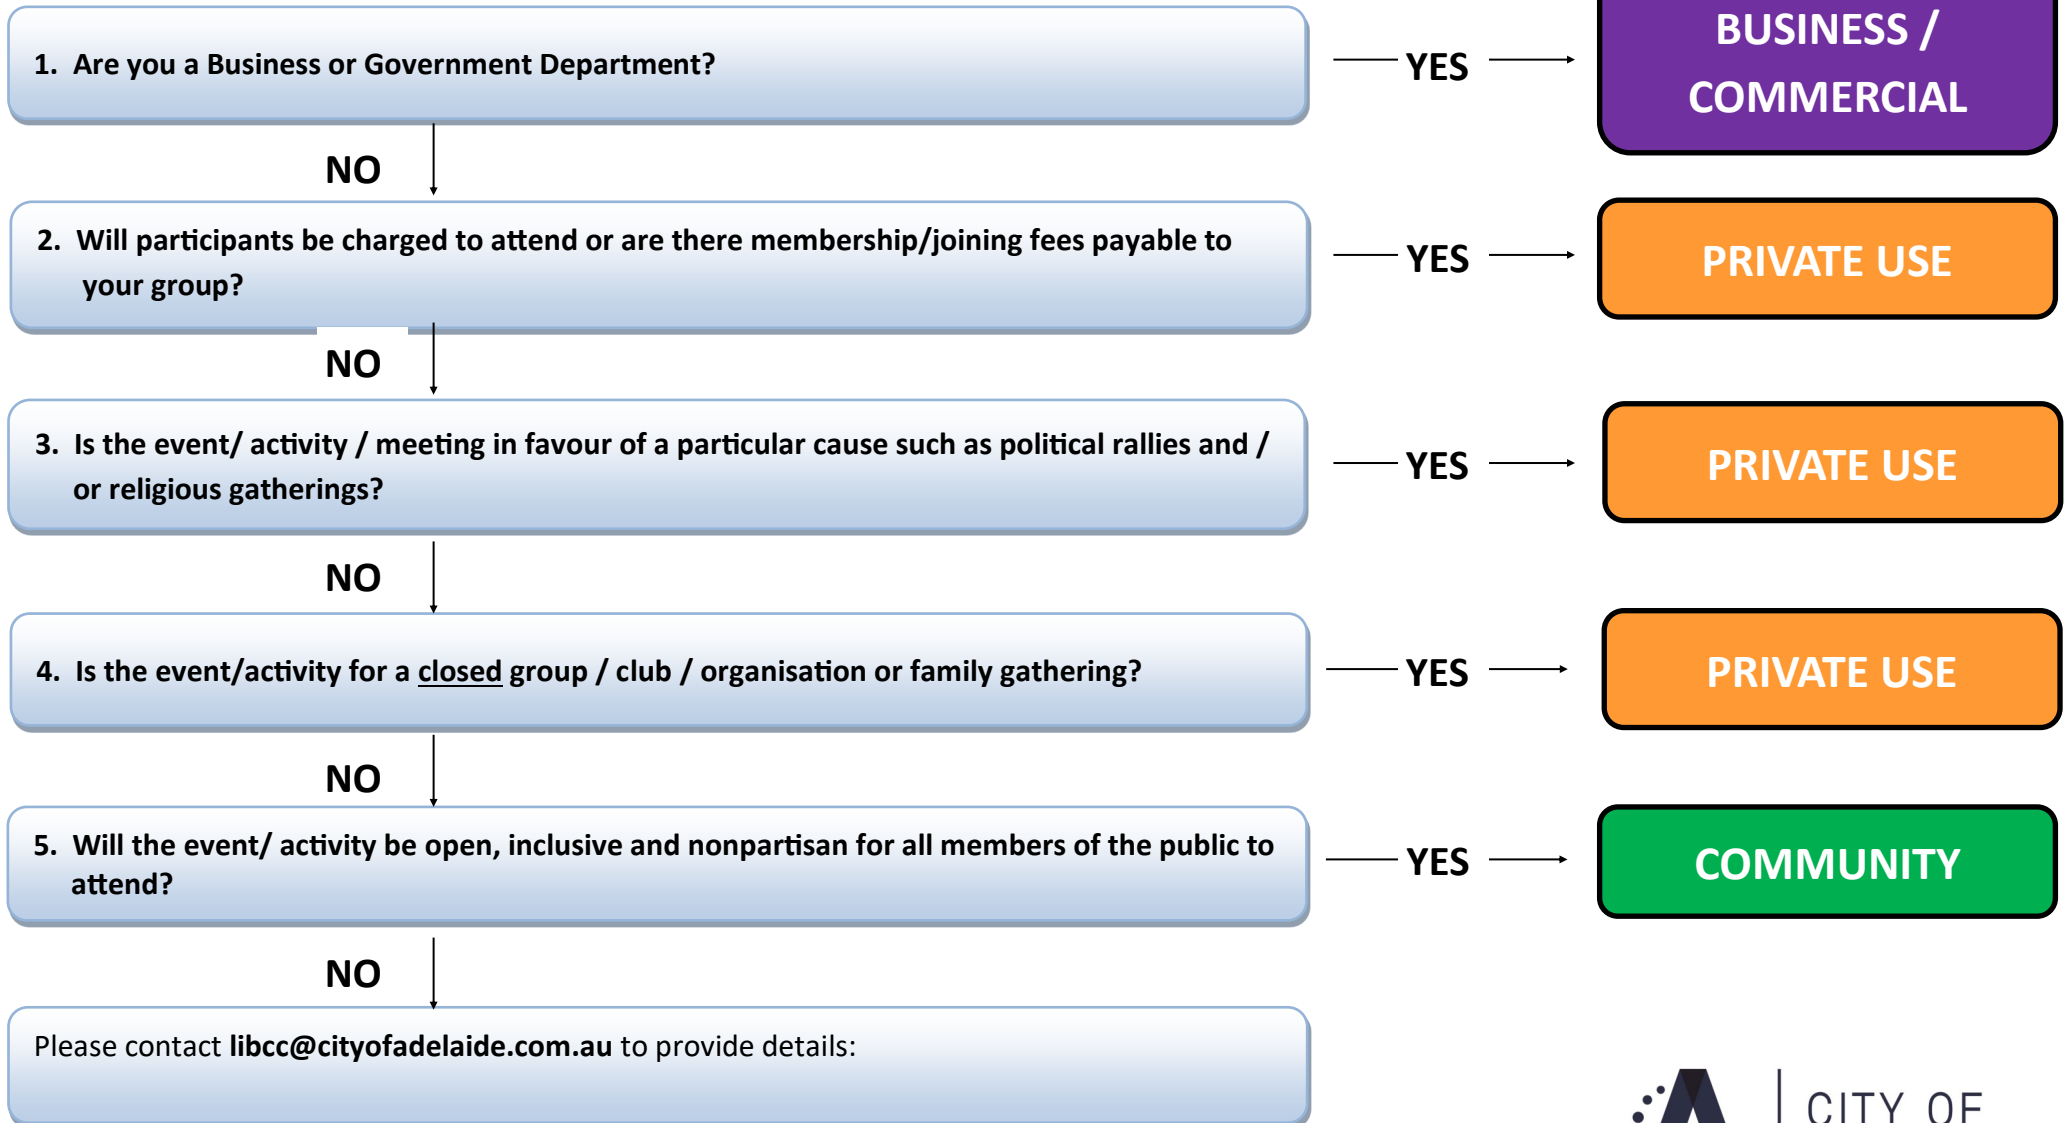

# WHICH ADELAIDE CITY LIBRARIES ROOM BOOKING 'HIRE' CATEGORY AM I?

To identify which 'hire' category you are please complete the following questions...

The City of Adelaide reserves the right to review each application on an individual basis and determine classification status